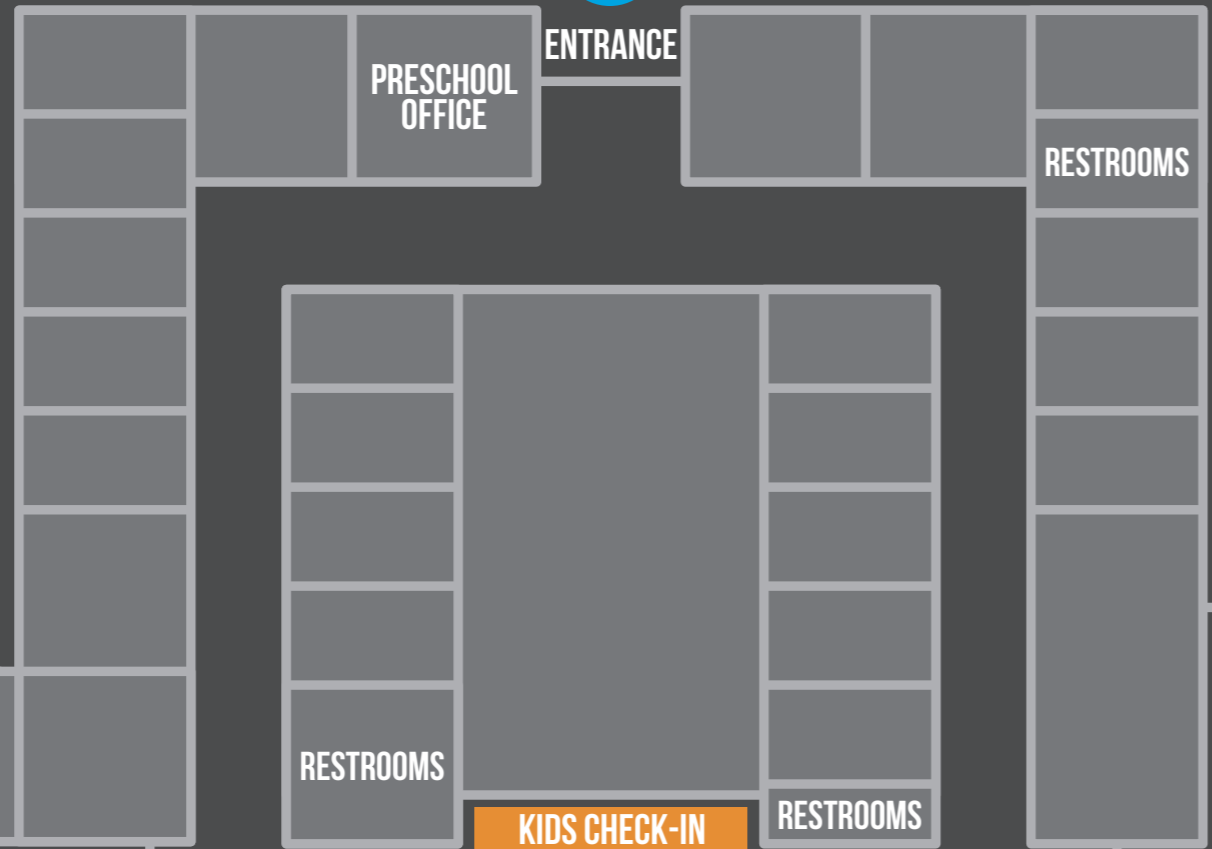

MAIN SANCTUARY

1
ENTRANCE

INFO
DESK

5
ENTRANCE

CHILDREN'S MINISTRY CENTER

2
ENTRANCE

KIDS CHECK-IN

3
ENTRANCE

MINISTRY CENTER

4
ENTRANCE

INFO
DESK

3
ENTRANCE

GARDEN
LOBBY

ELEVATOR
RESTROOMS

YOUTH CENTER (2ND FLOOR)

TO GARDEN
ENTRANCE