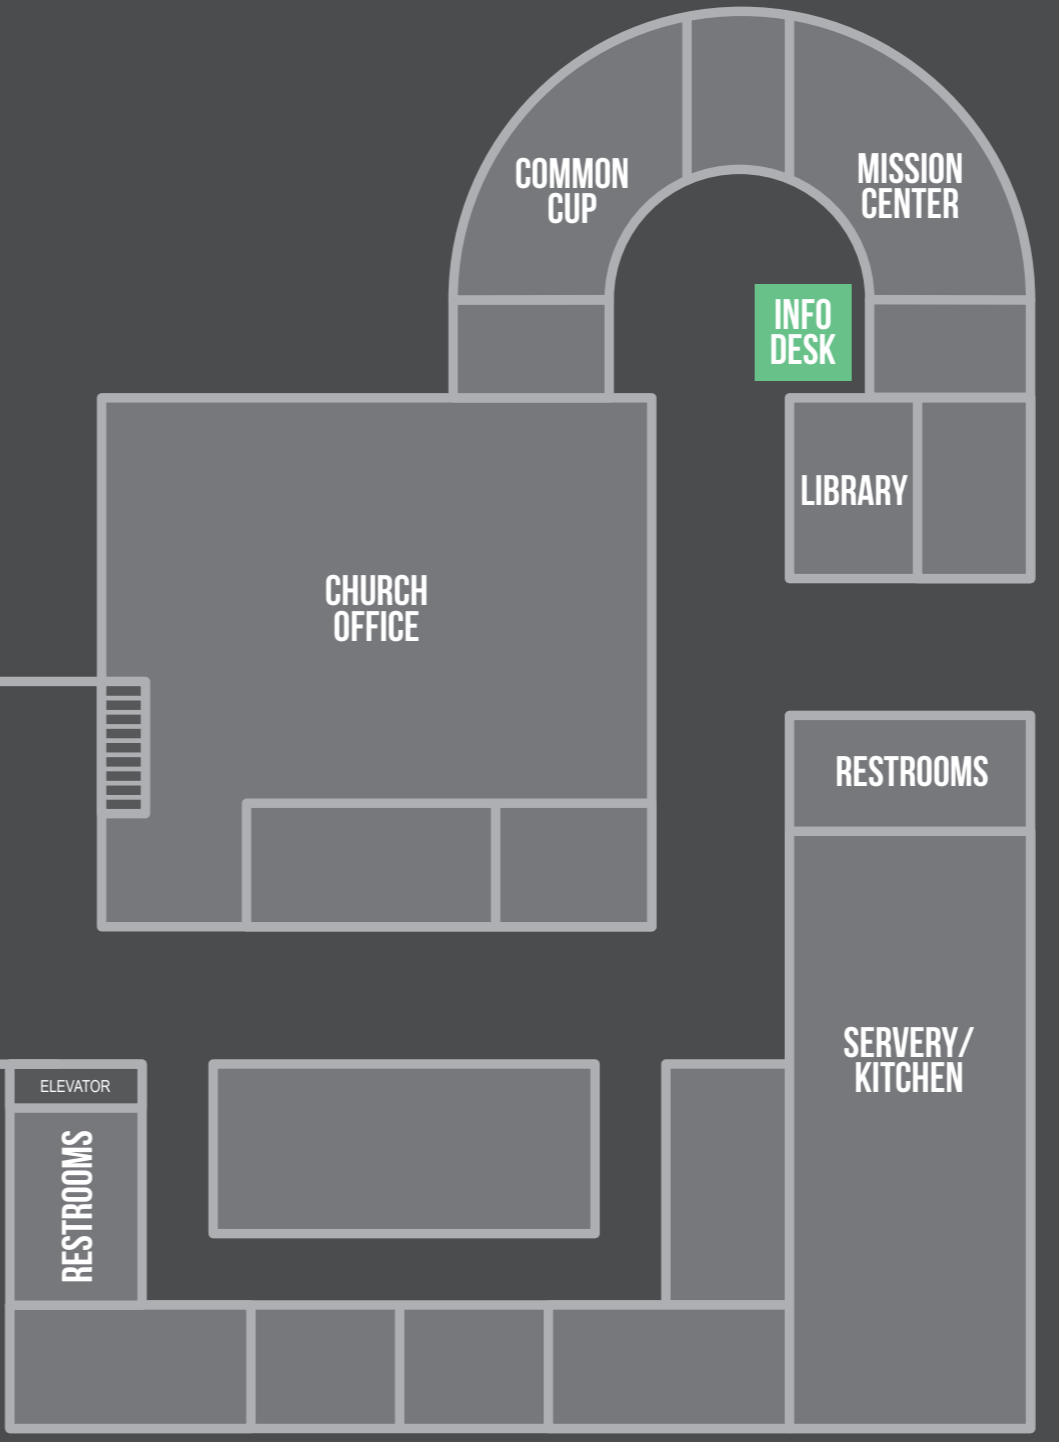

MAIN SANCTUARY

1
ENTRANCE

INFO
DESK

5
ENTRANCE

CHILDREN'S MINISTRY CENTER

2
ENTRANCE

KIDS CHECK-IN

3
ENTRANCE

MINISTRY CENTER

4
ENTRANCE

INFO
DESK

3
ENTRANCE

GARDEN
LOBBY

ELEVATOR
RESTROOMS

YOUTH CENTER (2ND FLOOR)

TO GARDEN
ENTRANCE