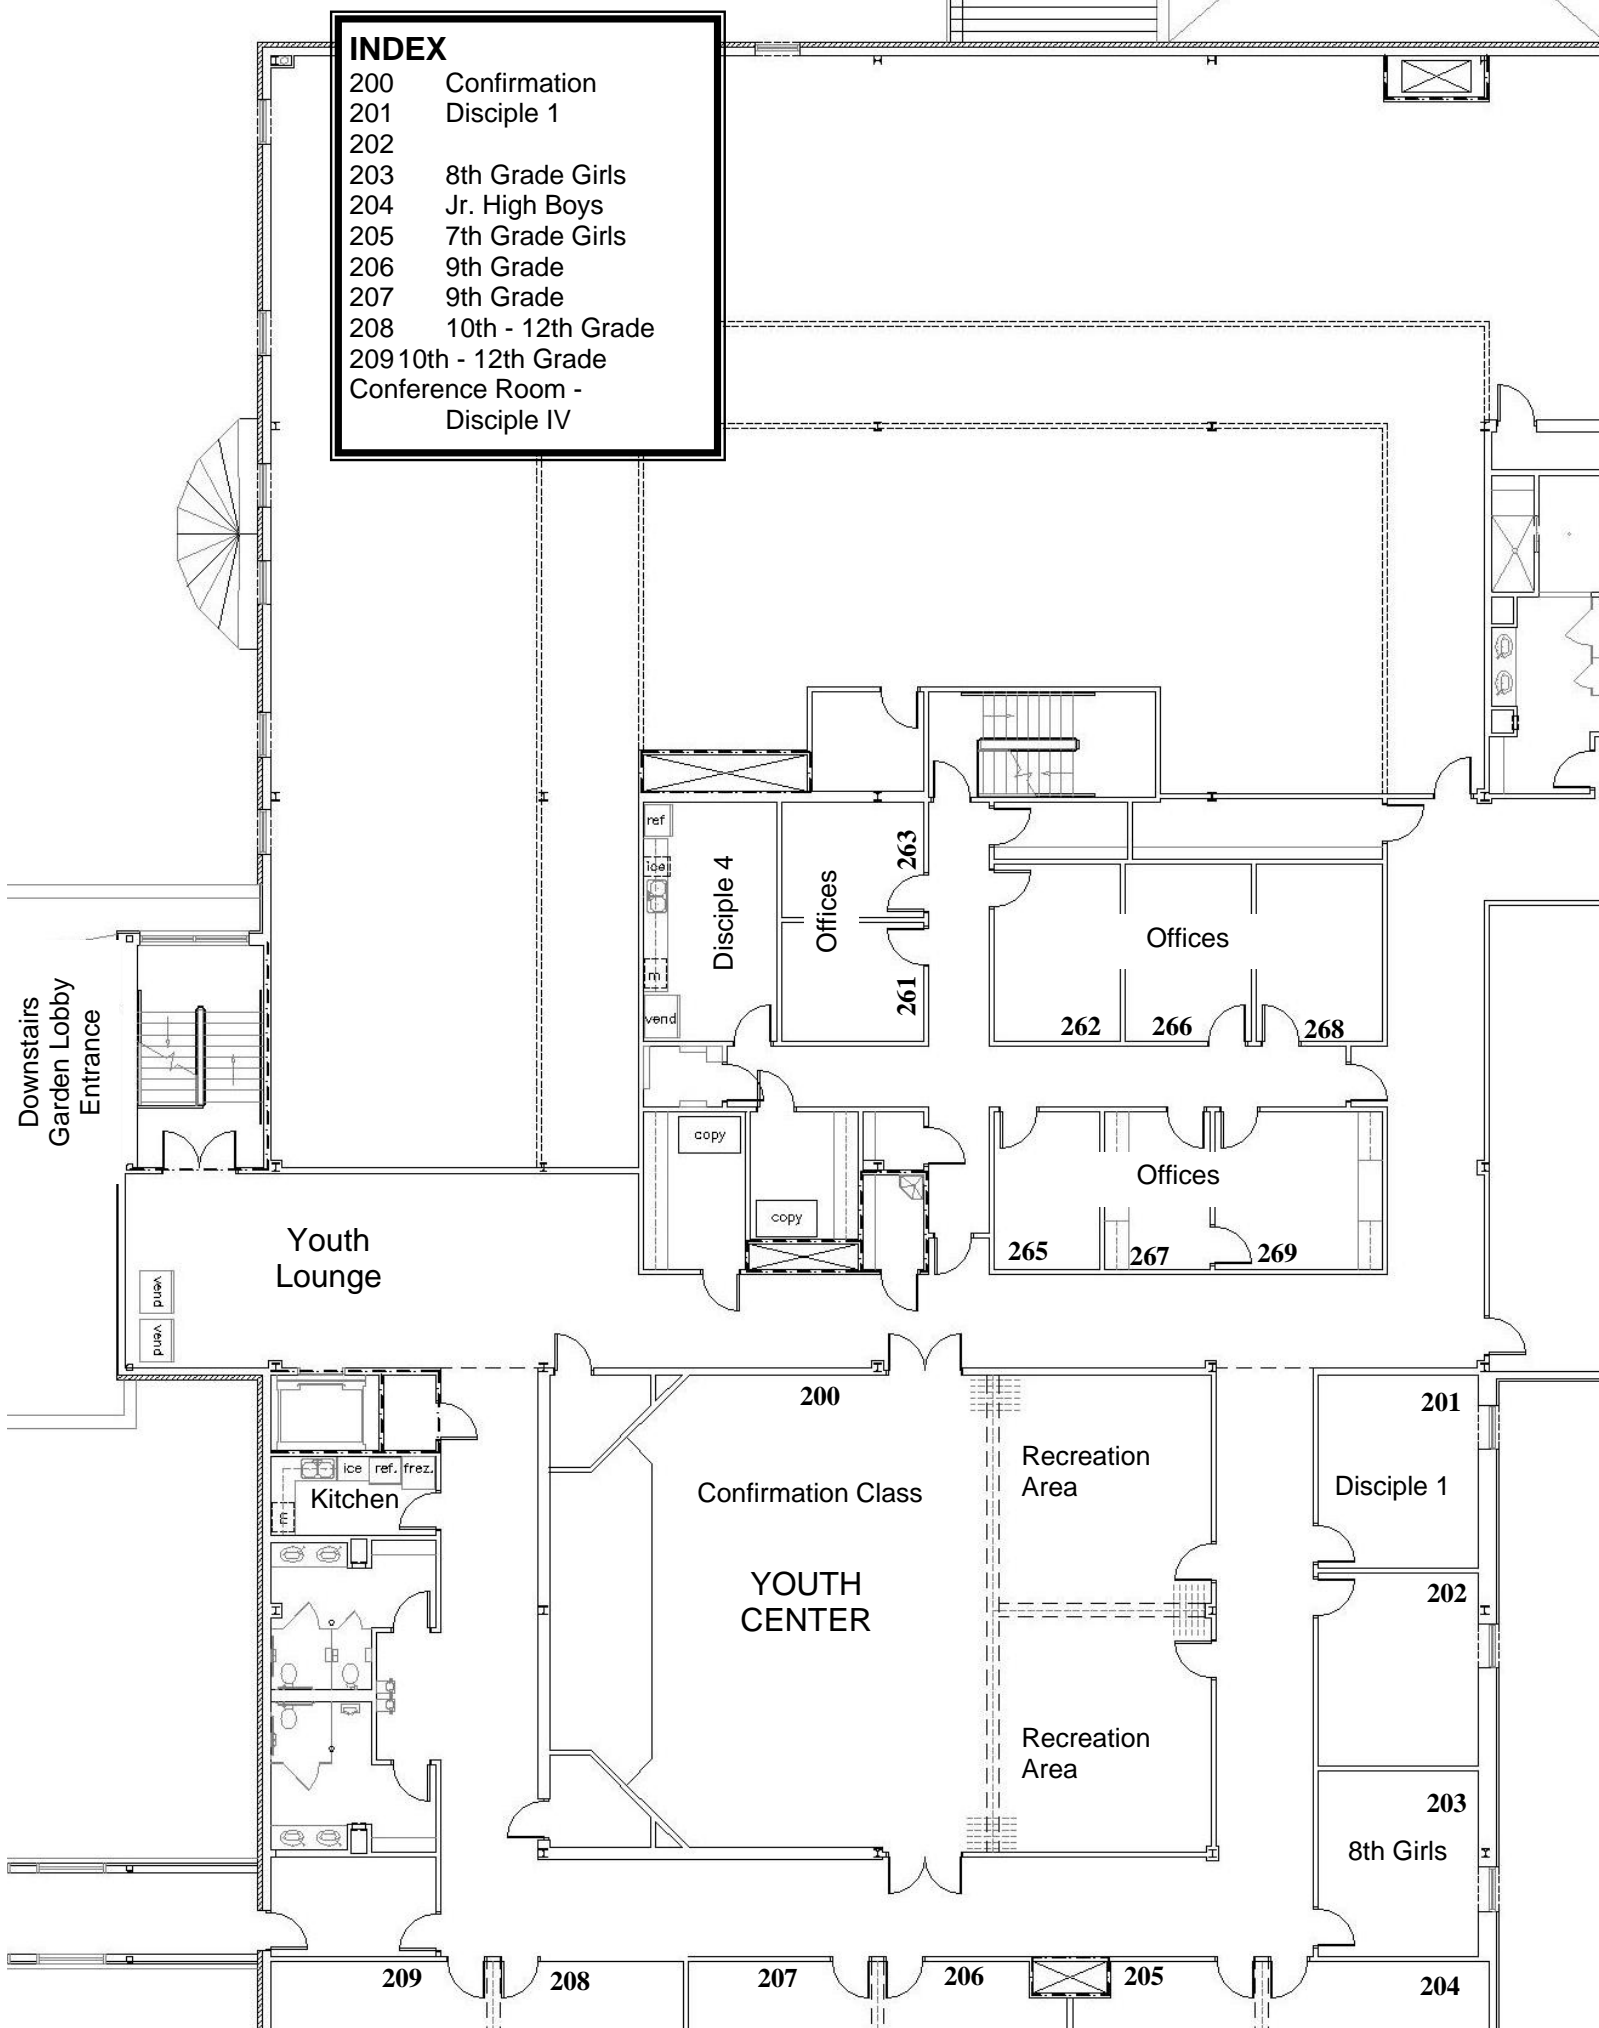

INDEX

- 200 Confirmation
- 201 Disciple 1
- 202
- 203 8th Grade Girls
- 204 Jr. High Boys
- 205 7th Grade Girls
- 206 9th Grade
- 207 9th Grade
- 208 10th - 12th Grade
- 209 10th - 12th Grade
Conference Room -
Disciple IV

Downstairs
Garden Lobby
Entrance

Youth
Lounge

Kitchen

Confirmation Class

YOUTH
CENTER

Recreation
Area

Recreation
Area

Disciple 1

263
261

262

266

268

265

267

269

200

201

202

203

209

208

207

206

205