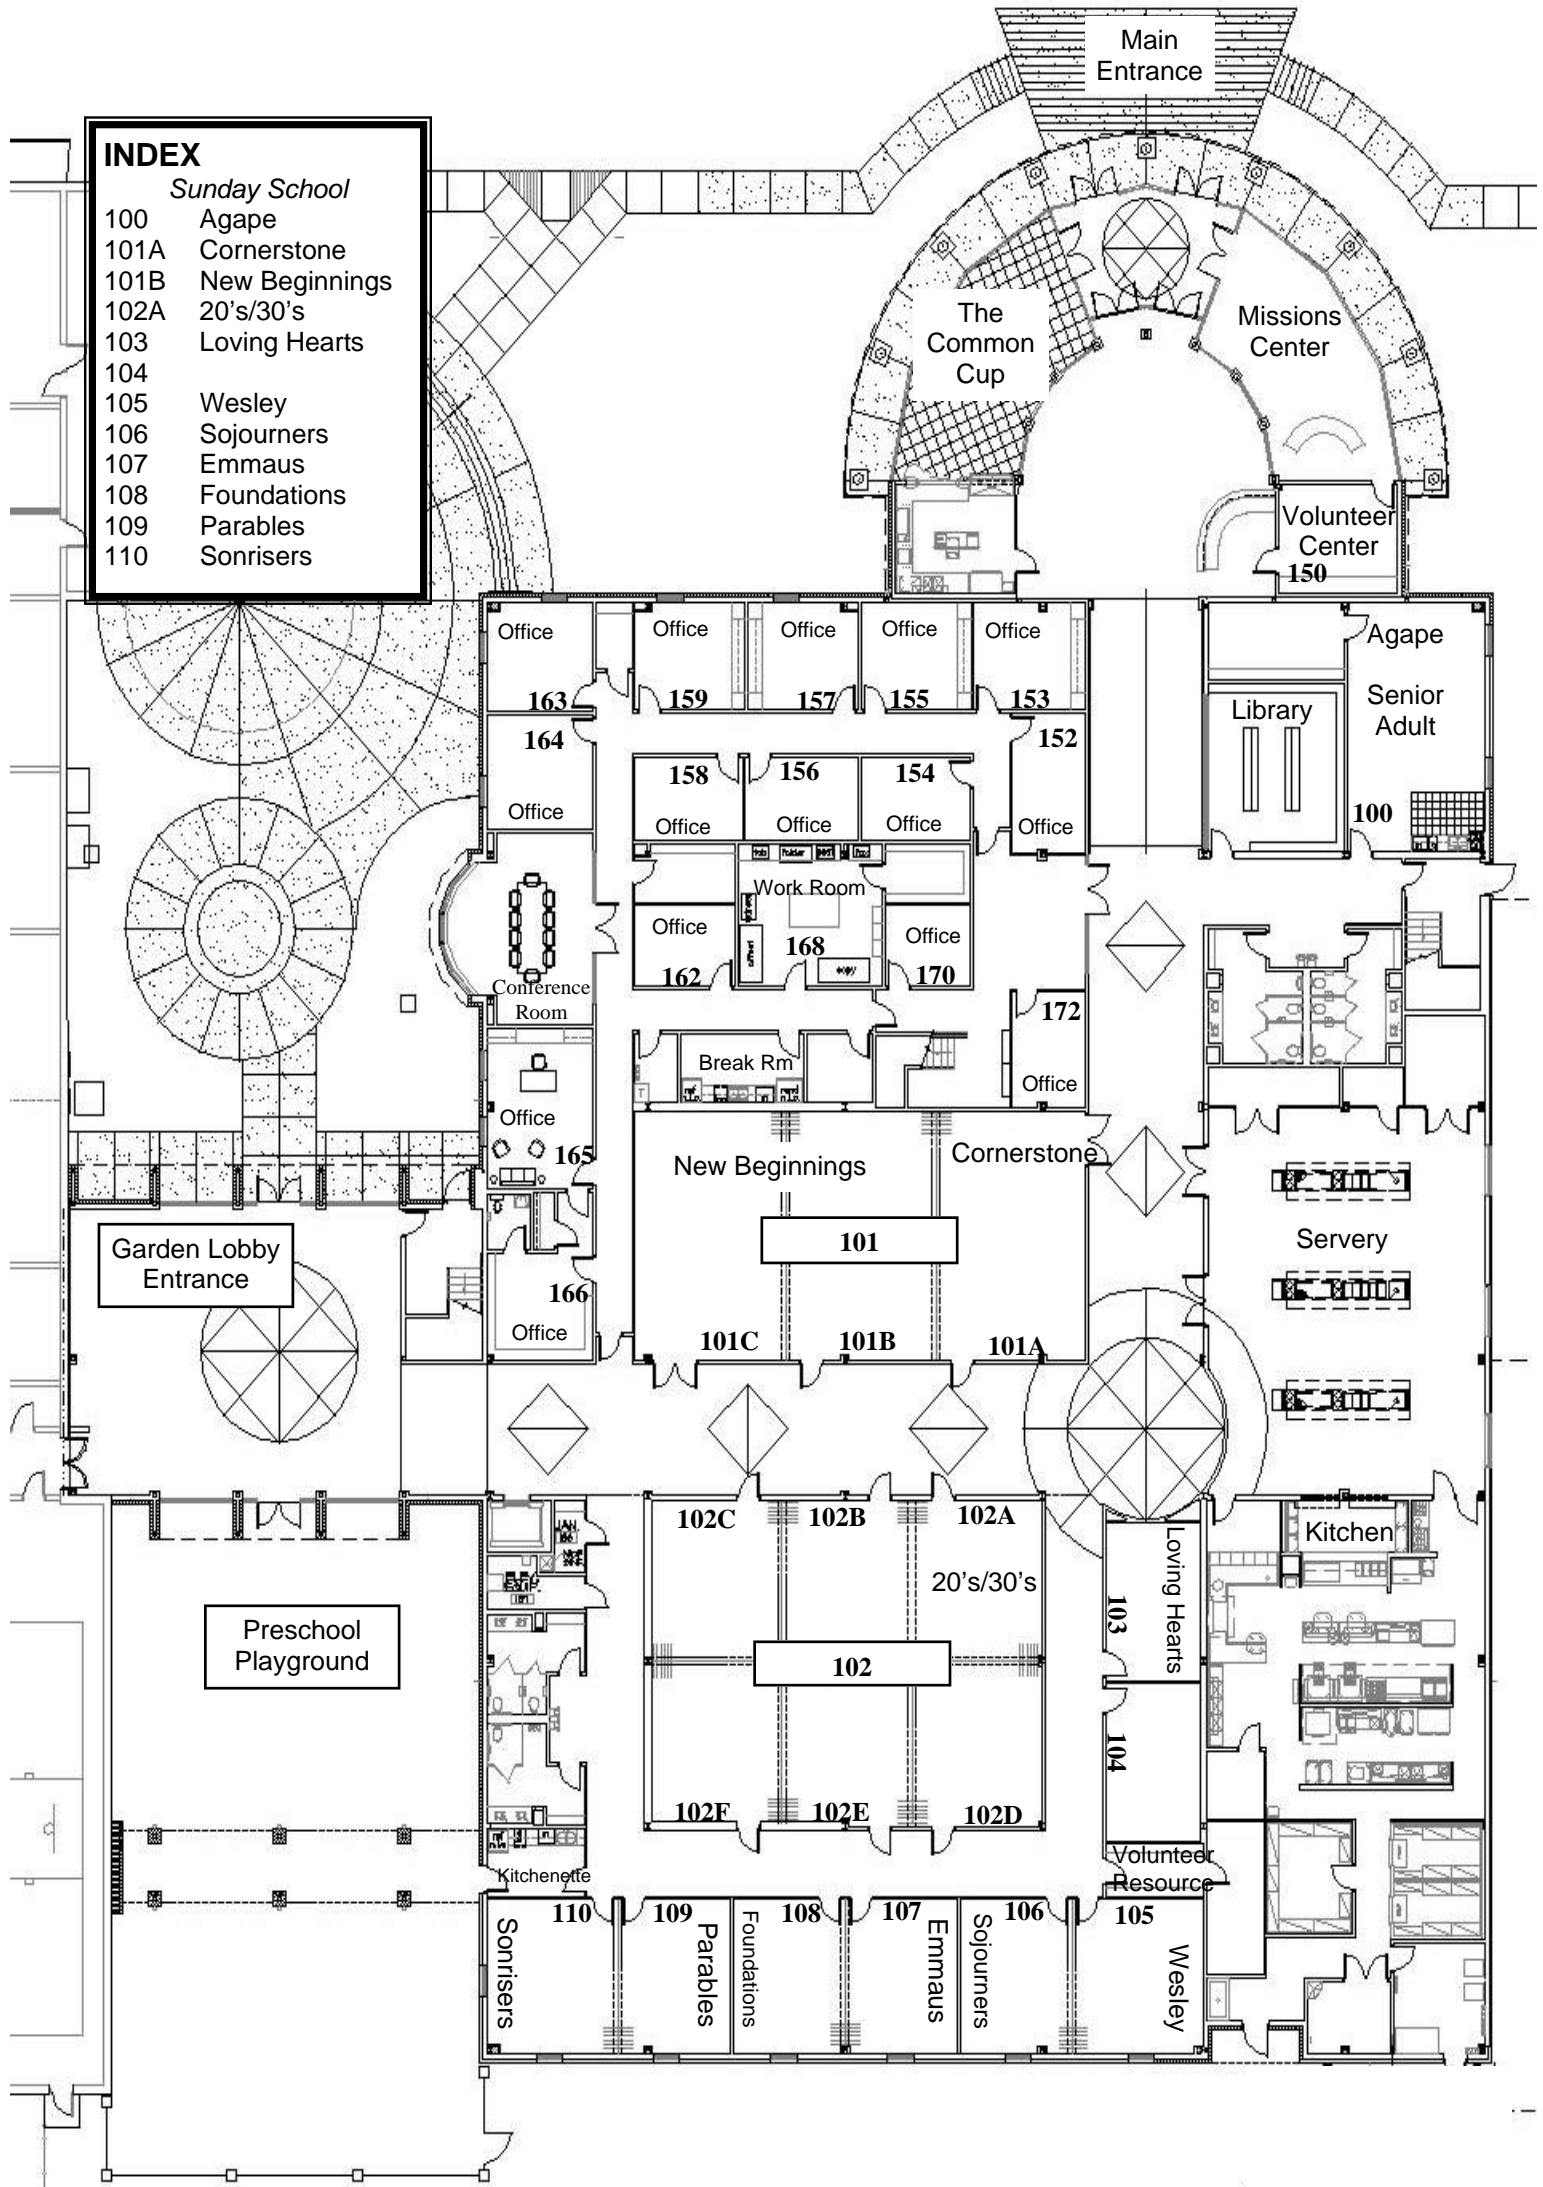

INDEX

Sunday School

- 100 Agape
- 101A Cornerstone
- 101B New Beginnings
- 102A 20's/30's
- 103 Loving Hearts
- 104
- 105 Wesley
- 106 Sojourners
- 107 Emmaus
- 108 Foundations
- 109 Parables
- 110 Sonrisers

Main Entrance

The Common Cup

Missions Center

Volunteer Center 150

Agape
Senior Adult

Library

Office 163 159 157 155 153

Office 164 158 156 154 152

Office 162 168 170

Conference Room

Office 165

Break Rm

Office 172

New Beginnings

Cornerstone

Servery